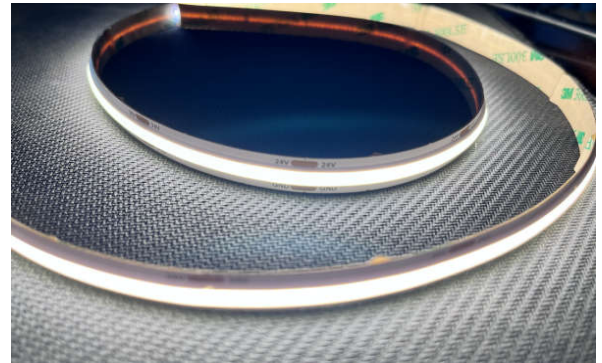

# Surrounding the light COB Strip-440chips/m

## Features/Application

- **Surrounding light baffle design; Real dot free.**
- Indoor&outdoor decoration
- Indoor&outdoor lighting
- Customized CCT design

## Optical Electrical data

- LED Type COB Encapsulation
- LED Life Span 50000hours
- LED / Qty 440chips/m  
2200/2400/2700/3000k  
3500/4000/6000k
- Emitting Color red/green/blue/yellow  
Orange/Pink
- CRI 90+ (≥2700k)
- Input Voltage 24V DC
- Power consumption 12W/M
- Optional IP Rating IP20/IP65/IP67/IP68
- Unit length 50mm
- PCB Color white
- PCB Width 10mm
- PCB Thickness 2oz
- Standard length 5meter/Reel

Different IP Rating(W*H) size	
IP20	10mm*2.0mm
IP65	10mm*2.5mm
IP67	12mm*4.0mm
IP68	12.5mm*4.5mm

Optical data @12w/m
2000-2200K: 960 Lum/m, 2400-2700K:1080Lum/m, 2700-3000K:1200Lum/m, 4000-6500K:1320Lum/m
Red:550Lum/m, Green:1000Lum/m, Blue:450Lum/m, Yellow:660Lum/m, Orange:600Lum/m, Pink:550Lum/m