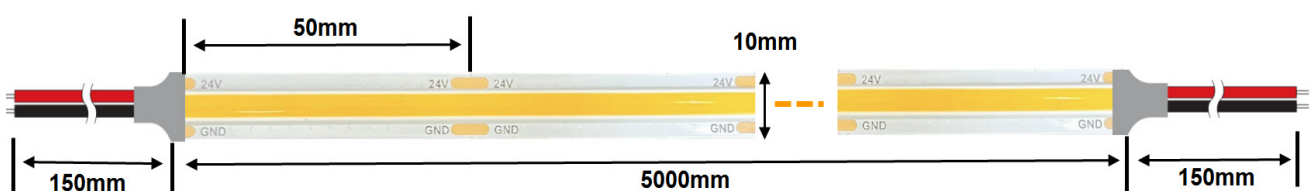

## Optical Electrical data

- LED Type COB Encapsulation
- LED Life Span 50000hours
- LED / Qty 440chips/m  
2200/2400/2700/3000k  
3500/4000/6000k
- Emitting Color red/green/blue/yellow  
Orange/Pink
- CRI 90+ (≥2700k)
- Input Voltage 24V DC
- Power consumption 12W/M
- Optional IP Rating IP20/IP65/IP67/IP68
- Unit length 50mm
- PCB Color white
- PCB Width 10mm
- PCB Thickness 2oz
- Standard length 5meter/Reel

Different IP Rating(W*H) size	
IP20	10mm*2.0mm
IP65	10mm*2.5mm
IP67	12mm*4.0mm
IP68	12.5mm*4.5mm

Optical data @12w/m
2000-2200K: 960 Lum/m, 2400-2700K:1080Lum/m, 2700-3000K:1200Lum/m, 4000-6500K:1320Lum/m
Red:550Lum/m, Green:1000Lum/m, Blue:450Lum/m, Yellow:660Lum/m, Orange:600Lum/m, Pink:550Lum/m

## Physical Dimensions (IP20)

**Greeled Disclaimer :**Subject to change without no excepted. make sure to use the most recent release.